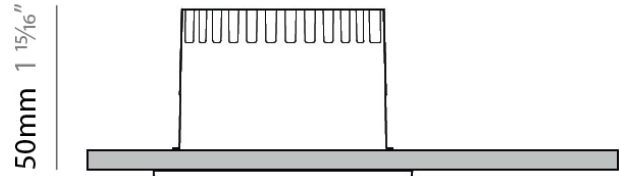

DIXIT RA8 RECESSED

L5600821

GENERAL

Series: Dixit
Subseries: Dixit RA8
Brand: Ivela
Division: Architectural
Mounting Type: Recessed
Mounting Location: Ceiling
Subcategory: Downlight

PHYSICAL

Shape: Round
Diameter (mm): 80
Diameter (in): 3 1/8
Height (mm): 50
Height (in): 1 15/16
Min. Recessing Depth (mm): 90
Min. Recessing Depth (in): 3 9/16
Light Distribution: Downlight
Weight (kg): 0.5
Weight (lbs): 1.1
Installation Requirement: Housing Required
Fixture Material: Aluminum

ELECTRICAL

Lamp Type: LED
Total Output Wattage (W): 6.5
Input Voltage (V): 120
Constant Current (MA): 350

LED

Color Temperature (°K): 3000
Max. Delivered Lumen (lm): 501
Nominal Lumen (lm): 550
CRI: >80 CRI
Lamp Life (hrs): 50000

OPTICAL

Optic°: 24

RATINGS AND CERTIFICATIONS

Certified By: Certified for North American Standards

PROJECT	
TYPE	
NOTES	
QUANTITY	
DATE