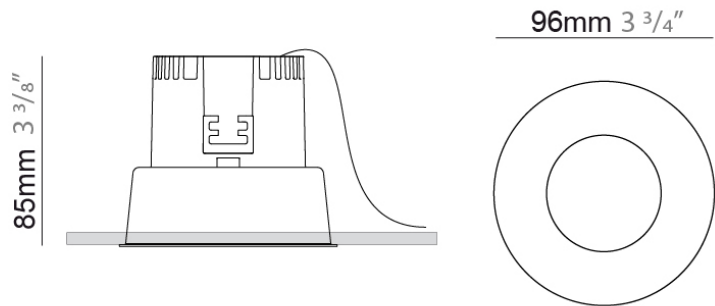

PROJECT	
TYPE	
NOTES	
QUANTITY	
DATE	

DIXIT RA8 RECESSED

L5600421

GENERAL

Series: Dixit
Subseries: Dixit RA8
Brand: Ivela
Division: Architectural
Mounting Type: Recessed
Mounting Location: Ceiling
Subcategory: Downlight

PHYSICAL

Shape: Round
Diameter (mm): 96
Diameter (in): 3 3/4
Height (mm): 85
Height (in): 3 3/8
Min. Recessing Depth (mm): 125
Min. Recessing Depth (in): 4 15/16
Light Distribution: Direct
Weight (kg): 0.5
Weight (lbs): 1.1
Diffuser: Clear Polycarbonate
Fixture Finish: MWH
Fixture Material: Aluminum Die Cast
Cut-out Measurements: 92mm (3 5/8")

ELECTRICAL

Input Wattage Range: 1 - 9 W
Lamp Type: LED
Total Output Wattage (W): 6.5
Driver Included: No
Driver Location: Recessed Housing
Housing: See components
Constant Current (MA): 250

LED

Color Temperature (°K): 3000
CRI: >80 CRI
Lamp Life (hrs): 50000

OPTICAL

Reflector: 25

RATINGS AND CERTIFICATIONS

IP rating: IP44