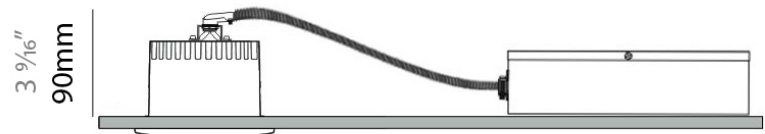

Ø70mm
2 3/4"